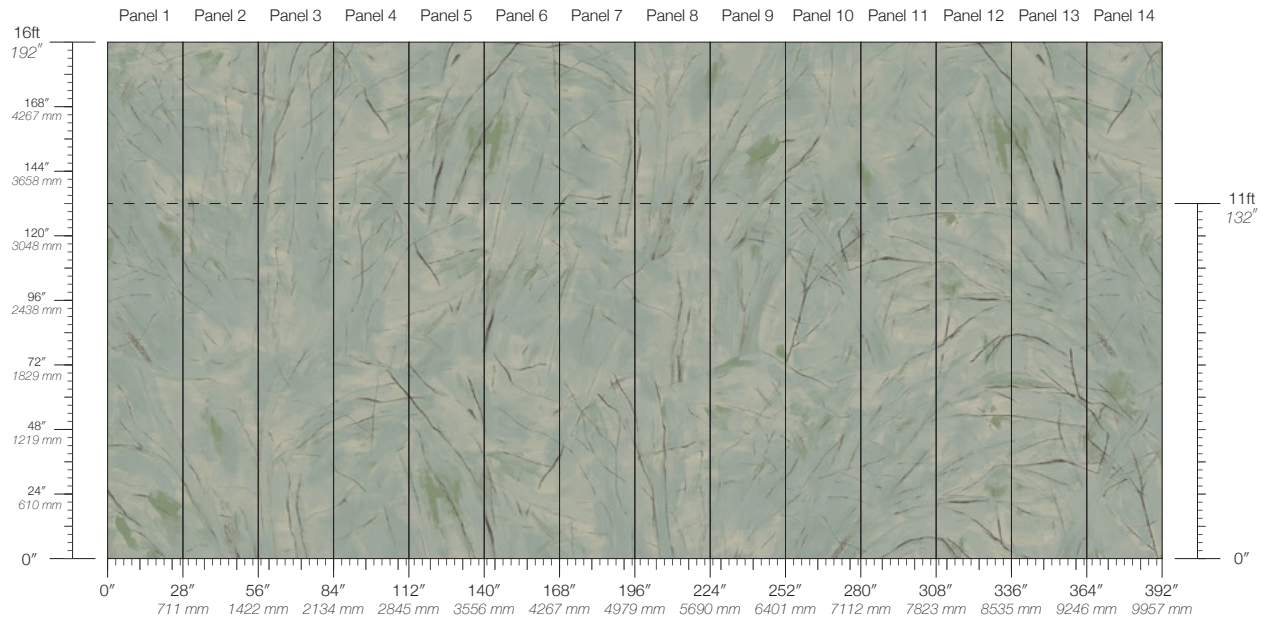

Kaleidoscope Renew

Suitable for residential and some commercial projects

COLOR
Renew

ITEM
6106

CONTENT
Polyester & Natural Fiber

PANEL WIDTH
28" / 711 mm trimmed

PANEL HEIGHT
132" / 3353 mm standard
192" / 4877 mm extended

REPEAT
Non-repeating

STOCK
Made to order

LEAD TIME
4 weeks to print

MINIMUM
1 panel

PRICE
Available upon request

ORIGIN
USA

DETAILS
Custom options available

MAINTENANCE
Water-based cleanser

ENVIRONMENTAL
FSC Certified Content
REACH Compliant

SPECS
Cellulose & Polyester Fiber
3.62 oz per linear yard
44.1 g per linear meter
Fibrous surface texture

TESTING
(US) ASTM E84 Adhered Class A

CONTACT
sales@calicowallpaper.com
+1 718 243 1705
57 Lispenard Street
New York, NY 10013 USA

DISCLAIMER
Refer to our website to see the full mural artwork. Reference the physical sample for color and texture. Panel maps represent mural artwork only.